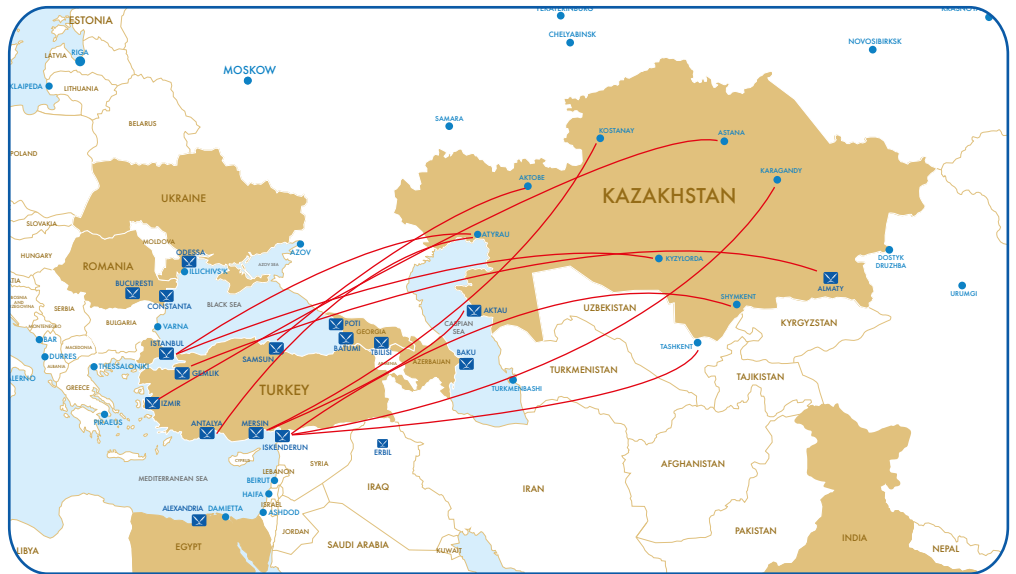

GLOBAL TRANSPORT SOLUTIONS

KAZAKHSTAN

CONNECTING CENTRAL ASIA

Railway

- COC, SOC container railway service
- Wagon, reefer wagon and flat wagon service

GLOBAL TRANSPORT SOLUTIONS

KAZAKHSTAN

Trucking

- Full Truck Load (FTL)
- Less Truck Load (LTL)
- Special equipment service for OOG cargoes

Multimodal

- Ocean + Railway
- Ocean + Truck
- Warehousing
- Re-forwarding
- Cross trade

- Lam Global Transport Solutions is a member of the Lyonel A. Makzume Group of Companies whose roots go back to 1944.
- For 75 years LAM has proved itself as a reliable partner in the field of shipping, transport and logistics, making it a preferred and reliable partner.
- With almost a century of experience, a presence in 11 major countries, a large network with qualified staff and a customer oriented approach, LAM is your Global Transport Solution provider.
- LAM Kazakhstan LLP, a member of the LAM Global Transport Solutions group offers logistics solutions for Kazakhstan to and from China, East Asia, USA and Europe.