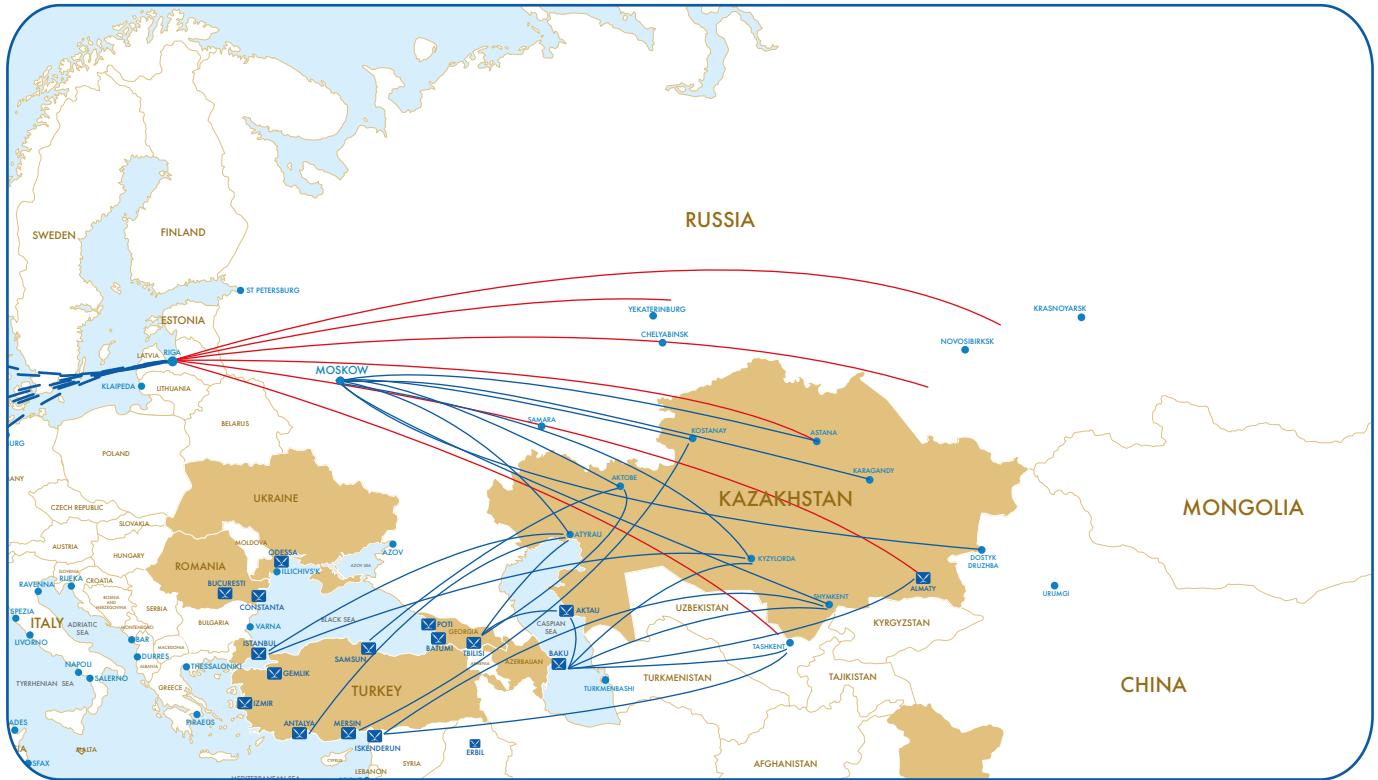

GLOBAL TRANSPORT SOLUTIONS

KAZAKHSTAN

CONNECTING CENTRAL ASIA

Railway

- COC, SOC container railway service
- Wagon, reefer wagon and flat wagon service

GLOBAL TRANSPORT SOLUTIONS

KAZAKHSTAN

Trucking

- Full Truck Load (FTL)
- Less Truck Load (LTL)
- Special equipment service for OOG cargoes

Multimodal

- Ocean + Railway
- Ocean + Truck
- Warehousing
- Re-forwarding
- Cross trade

- Lam Global Transport Solutions is a member of the Lyonel A. Makzume Group of Companies whose roots go back to 1944.
- For 75 years LAM has proved itself as a reliable partner in the field of shipping, transport and logistics, making it a preferred and reliable partner.
- With almost a century of experience, a presence in 11 major countries, a large network with qualified staff and a customer oriented approach, LAM is your Global Transport Solution provider.
- LAM Kazakhstan LLP, a member of the LAM Global Transport Solutions group offers logistics solutions for Kazakhstan to and from China, East Asia, USA and Europe.