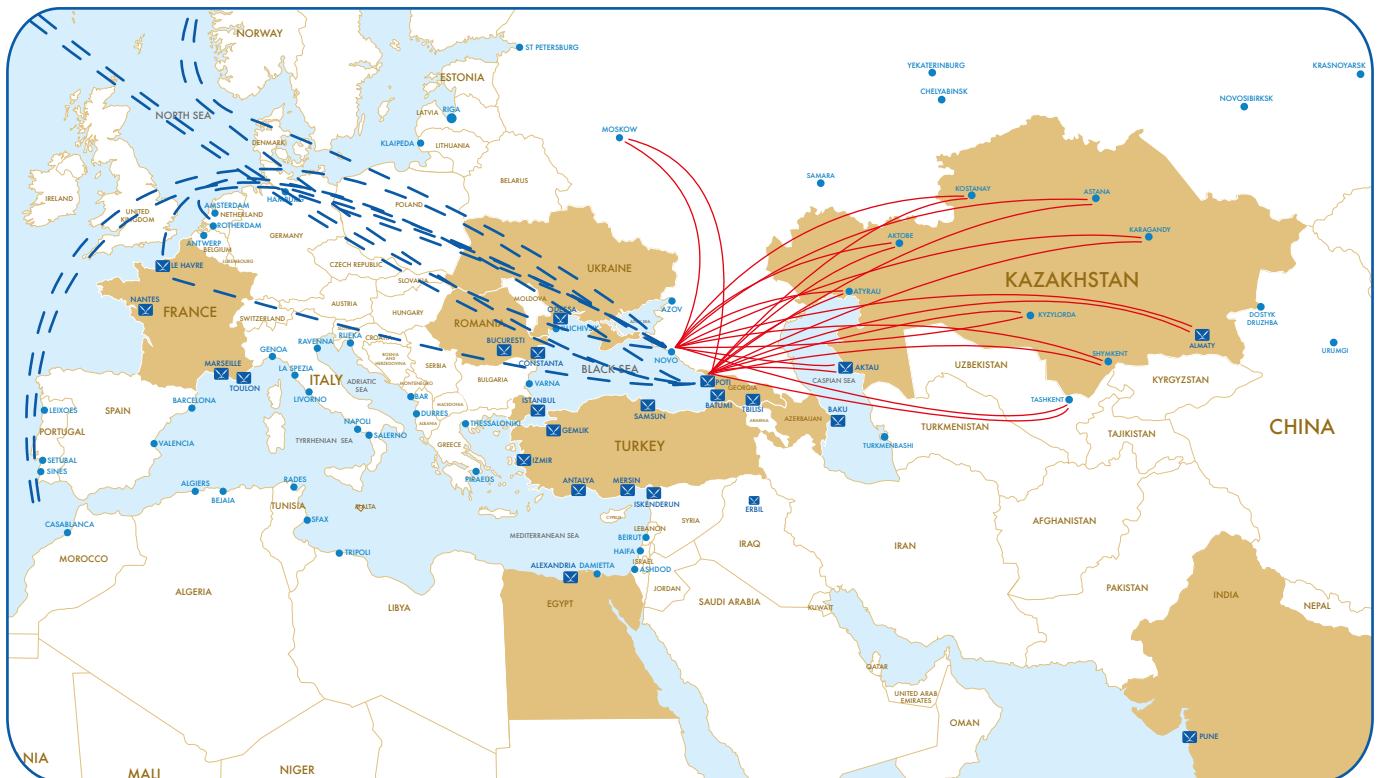

GLOBAL TRANSPORT SOLUTIONS

KAZAKHSTAN

CONNECTING CENTRAL ASIA

Railway

- COC, SOC container railway service
- Wagon, reefer wagon and flat wagon service

GLOBAL TRANSPORT SOLUTIONS

KAZAKHSTAN

Trucking

- Full Truck Load (FTL)
- Less Truck Load (LTL)
- Special equipment service for OOG cargoes

Multimodal

- Ocean + Railway
- Ocean + Truck
- Warehousing
- Re-forwarding
- Cross trade

- Lam Global Transport Solutions is a member of the Lyonel A. Makzume Group of Companies whose roots go back to 1944.
- For 75 years LAM has proved itself as a reliable partner in the field of shipping, transport and logistics, making it a preferred and reliable partner.
- With almost a century of experience, a presence in 11 major countries, a large network with qualified staff and a customer oriented approach, LAM is your Global Transport Solution provider.
- LAM Kazakhstan LLP, a member of the LAM Global Transport Solutions group offers logistics solutions for Kazakhstan to and from China, East Asia, USA and Europe.