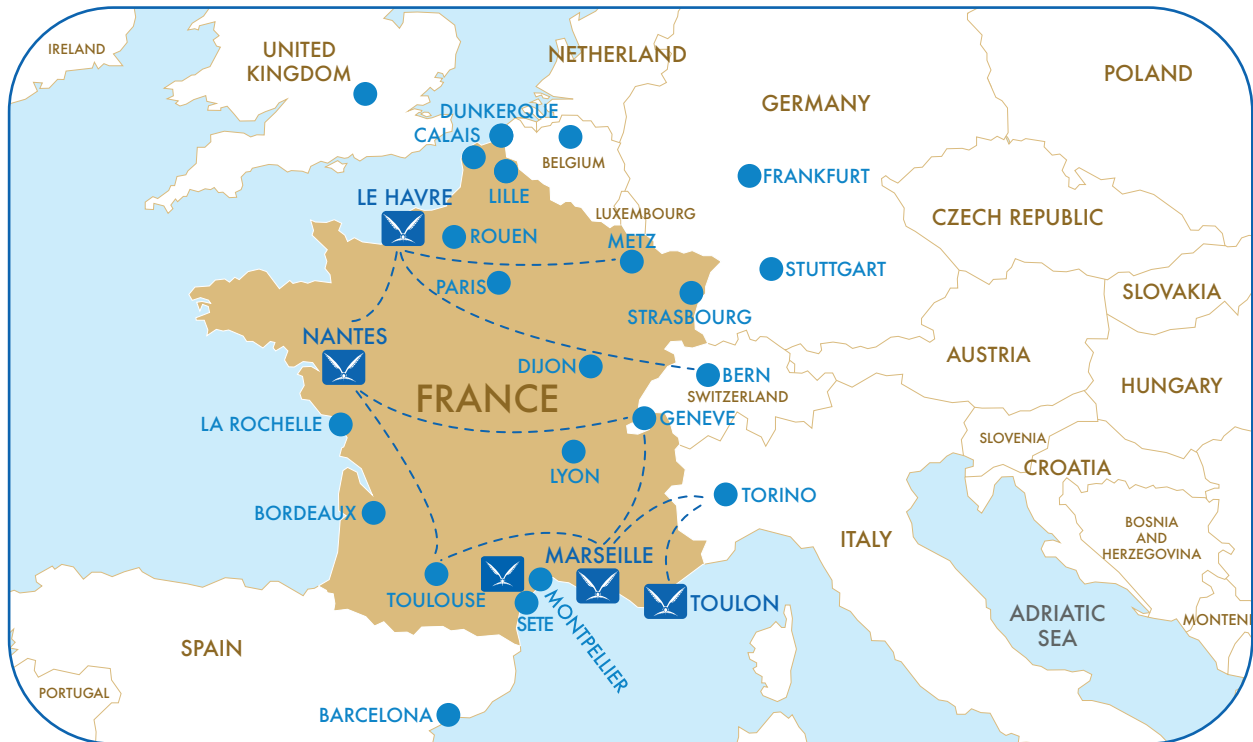

GLOBAL TRANSPORT SOLUTIONS

FRANCE

Logistics Services

- Management and control of Door to Door FCL, LCL shipments
- Land Transport: FTL, LTL
- Air Cargo Handling
- Liquid & Gas Transportation
- Project Cargo shipments
- Rail and barge services
- Insurance

GLOBAL TRANSPORT SOLUTIONS

FRANCE

Multimodal Transportation Services

- Ocean + Railway / Barge / Trucks
- Wagon Shipments Intra France
- 70.000m² Bonded and Non-bonded Warehouse in Marseille, Fos, Sete and Le Havre for further deliveries

- Lam Global Transport Solutions is a member of the Lyonel A. Makzume Group of Companies which roots go back to 1944.
- For 75 years LAM has proved itself as a reliable partner in the field of shipping, transport and logistics, making it a preferred and reliable partner.
- With almost a century of experience, a presence in 13 major countries, a large network with qualified staff and a customer oriented approach, LAM is your Global Transport Solution provider.
- LAM France is based on a network of own offices in Fos / Marseille, Toulon, Lyon, Le Havre, Sete. LAM France also works with a network of partners in Paris CDG, Dunkerque, Nantes, Bordeaux, Strasbourg and Mulhouse.
- LAM France offers an extensive global network, with strong competitiveness in the Mediterranean, Asia, USA, Europe and Central Asia.