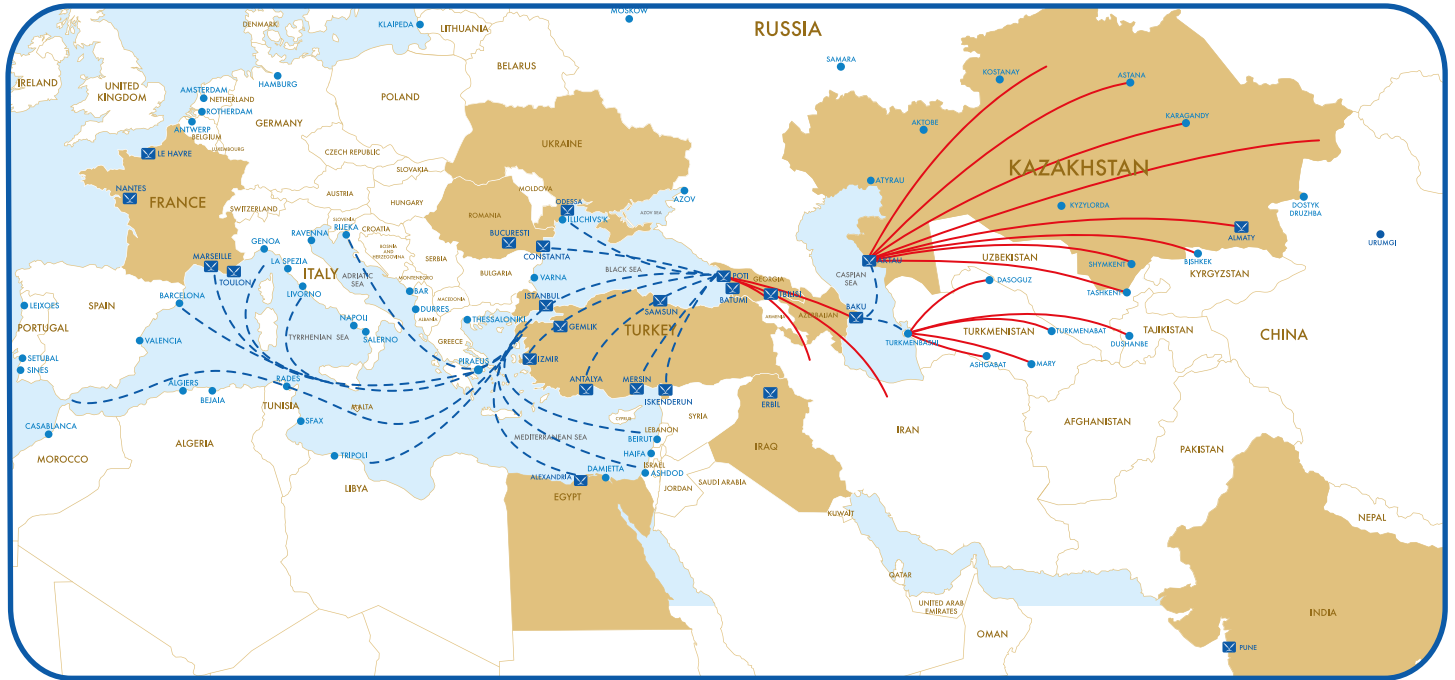

GLOBAL TRANSPORT SOLUTIONS

AZERBAIJAN

GATEWAY TO THE CAUCASUS AND CENTRAL ASIA

Logistics Services

- Marine Transport; Door to Door FCL, LCL
- Land Transport; FTL, LTL
- Air Cargo; Door to Door Air Cargo Handling
- Rolling Cargo Transportation
- Liquid & Gas Transportation
- Warehousing and Distribution
- Insurance

Multimodal Services

- Ocean + Railway
- Liner Container Service to Central Asia
- Wagon Shipments to Central Asia
- Handling Temperature Sensitive Cargoes
- Warehouse in Aktau for further deliveries in Kazakhstan

AFGHANISTAN - AZERBAIJAN - EGYPT - FRANCE - GEORGIA - INDIA - IRAQ - KAZAKHSTAN - LEBANON - ROMANIA - RUSSIA - TURKEY - UKRAINE - USA

ISR Plaza 69 Nizami Street AZ 1005 – Baku, Azerbaijan

Tel: +994 (12) 437 54 92 (93) Mail: azerbaijan@lam-world.com