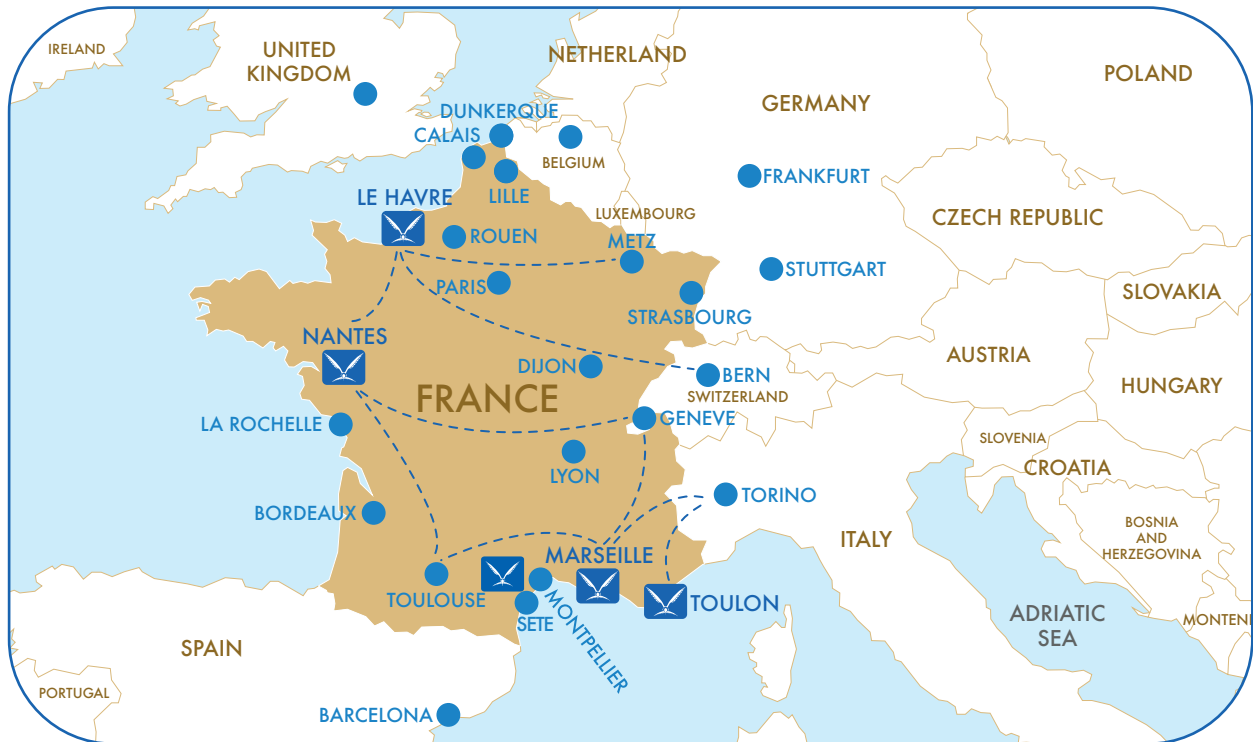

GLOBAL TRANSPORT SOLUTIONS

FRANCE

Logistics Services

- Management and control of Door to Door FCL, LCL shipments
- Land Transport: FTL, LTL
- Air Cargo Handling
- Liquid & Gas Transportation
- Project Cargo shipments
- Rail and barge services
- Insurance

Custom Agency Services

- Certified customs agent since 2012
  (Marseille, FOS, Marignane, Le Havre and Toulon)
- AEO – C – Autorised Economic Operator on Customs since 2015
- Exclusive agent of TransitNet SGS in France