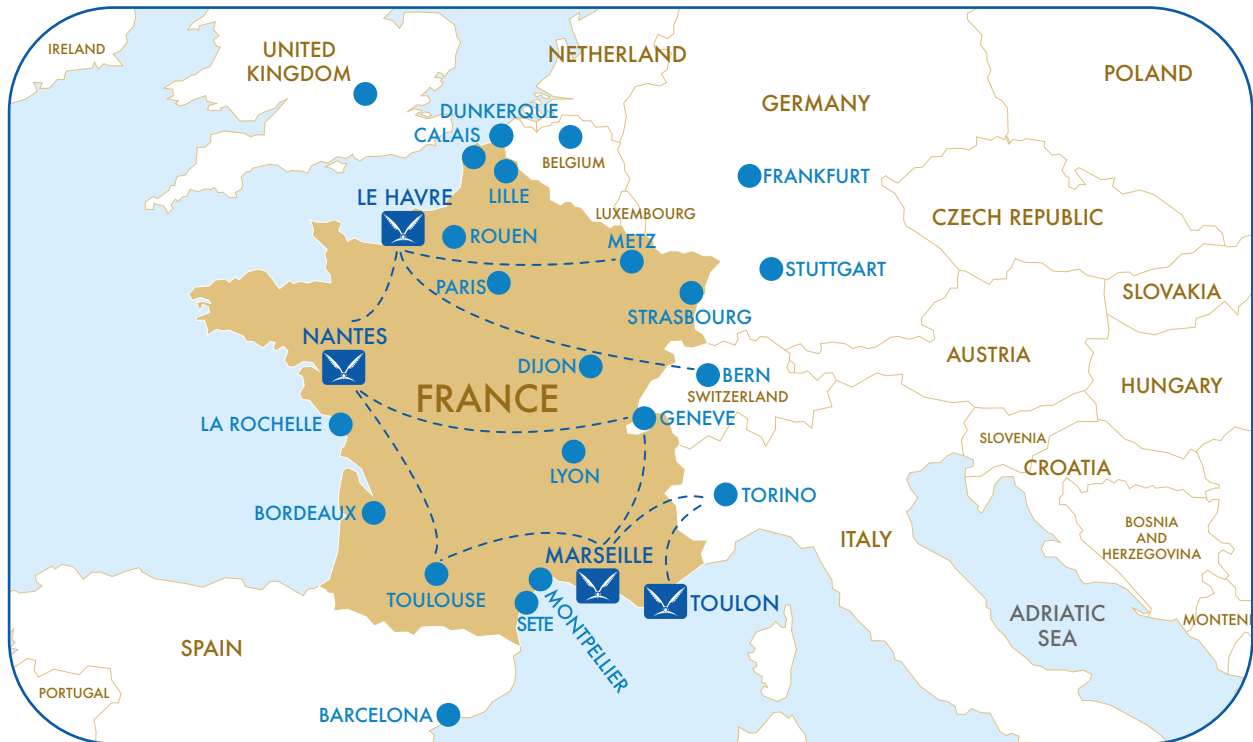

GLOBAL TRANSPORT SOLUTIONS

FRANCE

Logistics Services

- Management and control of Door to Door FCL, LCL shipments
- Land Transport: FTL, LTL
- Air Cargo Handling
- Liquid & Gas Transportation
- Project Cargo shipments
- Rail and barge services
- Insurance

GLOBAL TRANSPORT SOLUTIONS

FRANCE

Multimodal Transportation Services

- Ocean + Railway / Barge / Trucks
- Wagon Shipments Intra France
- 70.000m² Bonded and Non-bonded Warehouse in Marseille, Fos, Sete and Le Havre for further deliveries

- Lam Global Transport Solutions is a member of the Lyonel A. Makzume Group of Companies which roots go back to 1944.
- For 75 years LAM has proved itself as a reliable partner in the field of shipping, transport and logistics, making it a preferred and reliable partner.
- With almost a century of experience, a presence in 13 major countries, a large network with qualified staff and a customer oriented approach, LAM is your Global Transport Solution provider.
- LAM France is based on a network of own offices in Fos / Marseille, Toulon, Lyon, Le Havre. LAM France also works with a network of partners in Paris CDG, Dunkerque, Nantes, Bordeaux, Strasbourg and Mulhouse.
- LAM France offers an extensive global network, with strong competitiveness in the Mediterranean, Asia, USA, Europe and Central Asia.