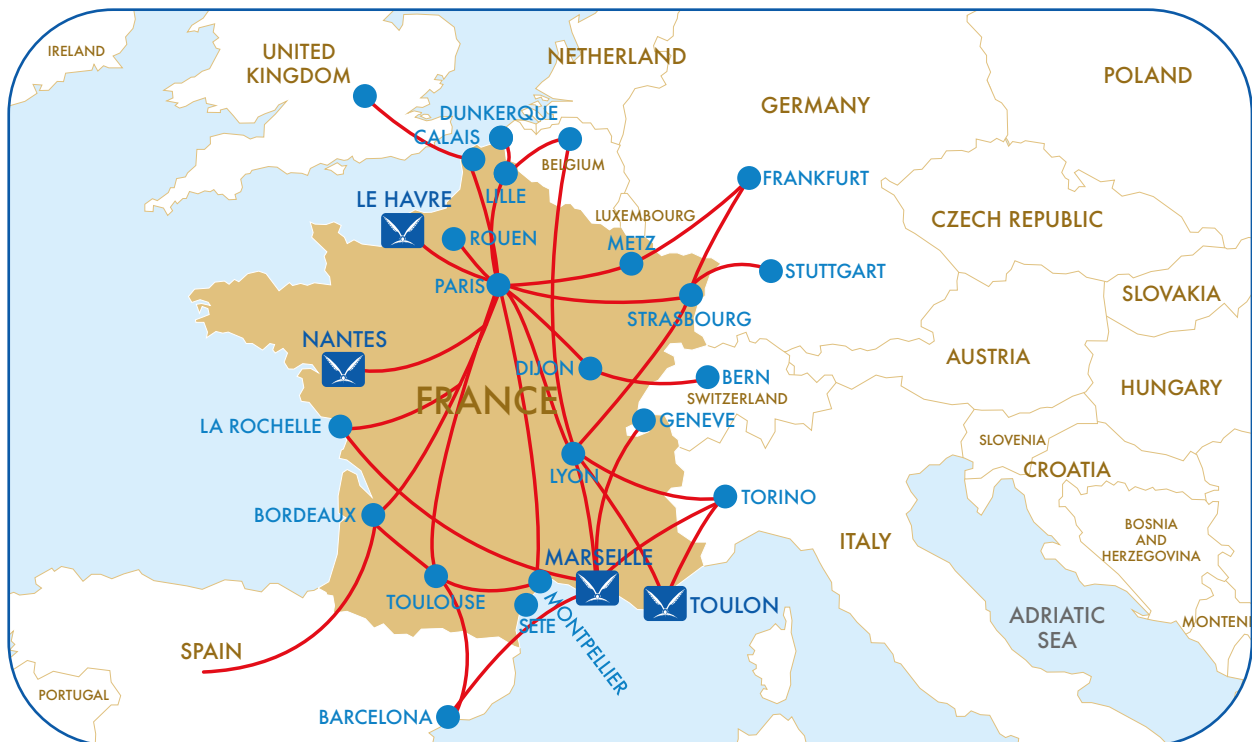

GLOBAL TRANSPORT SOLUTIONS

FRANCE

Logistics Services

- Management and control of Door to Door FCL, LCL shipments
- Land Transport: FTL, LTL
- Air Cargo Handling
- Liquid & Gas Transportation
- Project Cargo shipments
- Rail and barge services
- Insurance

Custom Agency Services

- Certified customs agent since 2012
(Marseille, FOS, Marignane, Le Havre and Toulon)
- AEO – C – Autorised Economic Operator on Customs since 2015
- Exclusive agent of TransitNet SGS in France

GLOBAL TRANSPORT SOLUTIONS

FRANCE

Multimodal Transportation Services

- Ocean + Railway / Barge / Trucks
- Wagon Shipments Intra France
- 70.000m² Bonded and Non-bonded Warehouse in Marseille, Fos, Sete and Le Havre for further deliveries

- Lam Global Transport Solutions is a member of the Lyonel A. Makzume Group of Companies which roots go back to 1944.
- For 75 years LAM has proved itself as a reliable partner in the field of shipping, transport and logistics, making it a preferred and reliable partner.
- With almost a century of experience, a presence in 13 major countries, a large network with qualified staff and a customer oriented approach, LAM is your Global Transport Solution provider.
- LAM France is based on a network of own offices in Fos / Marseille, Toulon, Lyon, Le Havre. LAM France also works with a network of partners in Paris CDG, Dunkerque, Nantes, Bordeaux, Strasbourg and Mulhouse.
- LAM France offers an extensive global network, with strong competitiveness in the Mediterranean, Asia, USA, Europe and Central Asia.