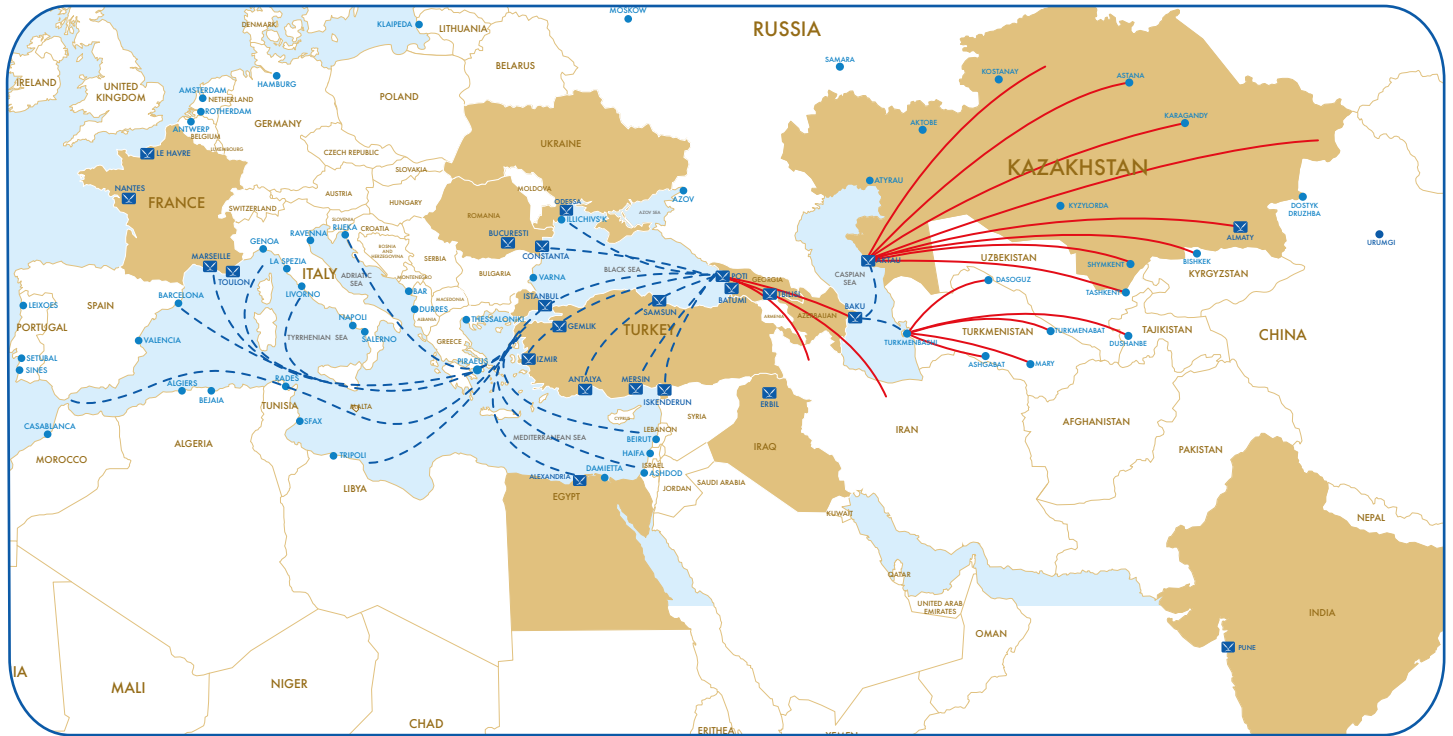

GLOBAL TRANSPORT SOLUTIONS

GEORGIA

GATEWAY TO THE CAUCASUS AND CENTRAL ASIA

Logistics Services

- Marine Transport; Door to Door FCL, LCL
- Land Transport; FTL, LTL
- Air Cargo; Door to Door Air Cargo Handling
- Rolling Cargo Transportation
- Liquid & Gas Transportation
- Warehousing & Distribution
- Insurance

Multimodal Services

- Ocean + Railway
- Liner Container Service to Central Asia
- Wagon Shipments to Central Asia
- Handling Temperature Sensitive Cargoes
- Warehouse in Aktau for further deliveries in Kazakhstan

GLOBAL TRANSPORT SOLUTIONS

GEORGIA

SHIPPING SERVICES

Shipping Agency

- Batumi Oil Terminal, Batumi Sea Port; Batumi International Container Terminal, Poti Sea Port (APMT), Supsa Terminal, Kulevi (Black Sea) Terminal, Batumi Passenger and Navy Terminal
- Transfer & husbandry services
- Protective agent
- Ship supply and spare services, bunkering
- Stevedoring
- Surveying

Crew Management

- Two countries, two offices: Turkey, Georgia
- MLC Certified
- ISO Certified
- Bureau Veritas Certified
- Online Ticketing, Online CRM and Archives System, Visa Issuance

- Lam Global Transport Solutions is a member of the Lyonel A. Makzume Group of Companies whose roots go back to 1944.
- For 75 years LAM has proved itself as a reliable partner in the field of shipping, transport and logistics.
- With almost a century of experience, a presence in 11 major countries, a large network with qualified staff and a customer oriented approach, LAM is your Global Transport Solution provider.
- LAM Shipping Agencies Georgia LLC offers shipping and logistics solutions for Georgia and Caucasus to and from China, East Asia, USA and Europe.